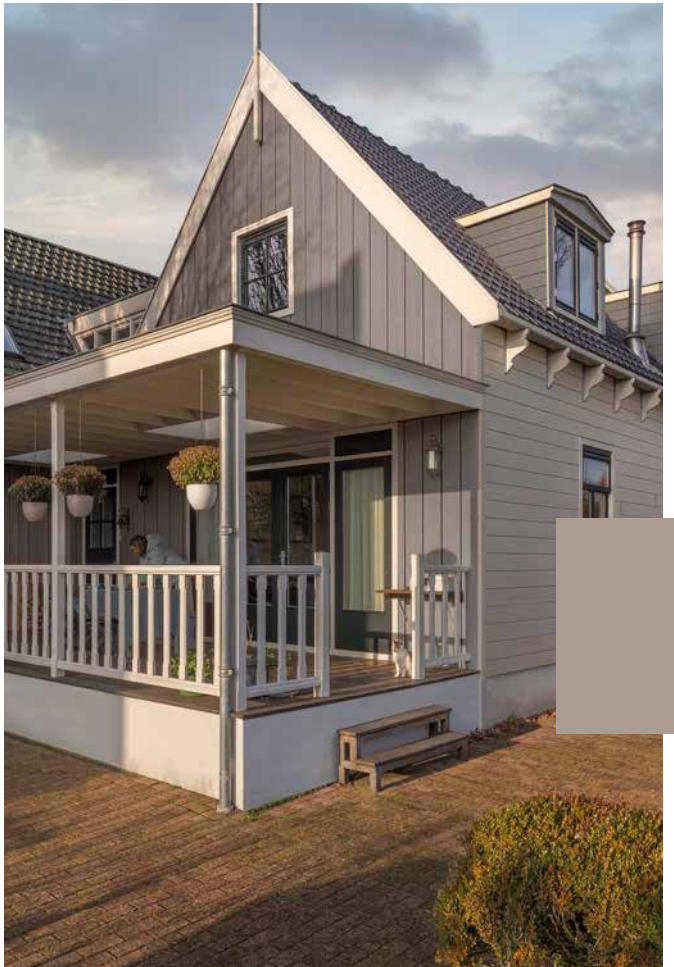

Cedral Lap Wood
C76 Tea Green
Horizontal

Timeless

A family home graced with a timeless colour palette to be treasured for years to come.

Pebble Grey for a lavish setting. A warm classic colour that welcomes you home. It pairs particularly well with dark wood doors, window trims and balconies, creating a homey nest. Due to its practicality, surfaces are easy to maintain because the colour doesn't show dirt easily.